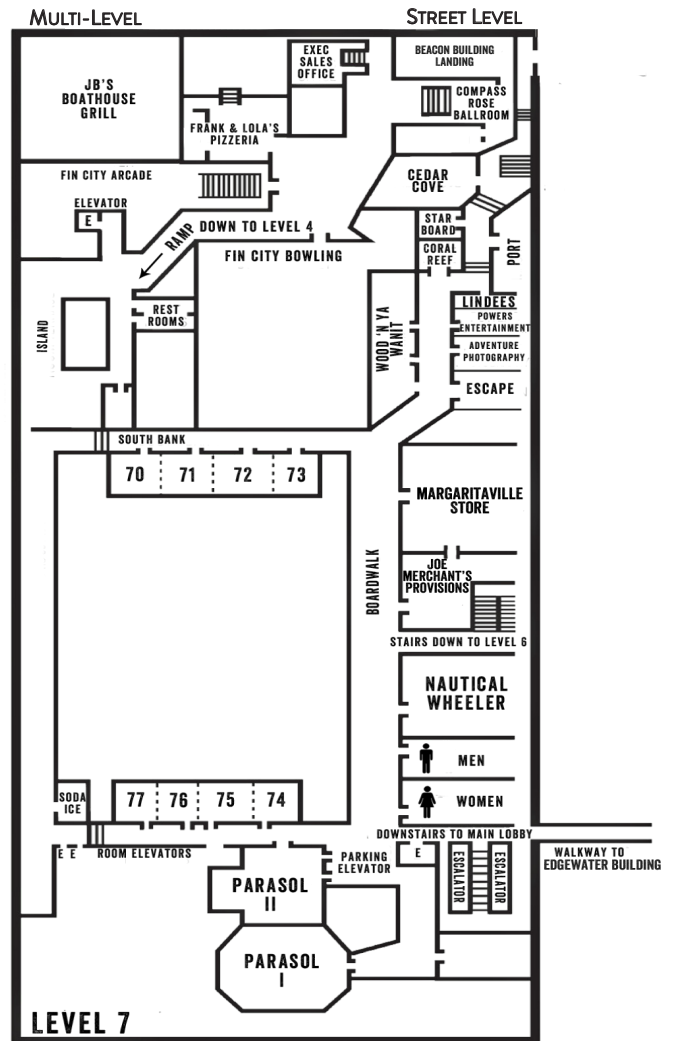

Beacon Building Meeting Rooms

Having trouble with stairs?

Take the connecting corridor from Anchor Building to Beacon Building: From Anchor Building, go to the double elevators where the guest rooms are located. Ride to level 4. Go through the guest room hallway, exiting at the far end. Turn left and follow the hallway to Beacon Building. If you are in a mobility assistance device and are unable to maneuver any amount of stairs, please contact Guest Services at Extension 5 or (573) 348-8623 for assistance.

Driftwood Meeting Rooms

Northwinds: Take the escalator or elevator from the Main Lobby to the catwalk to Edgewater Building. Cross the catwalk, walking to the 3rd level of Edgewater Building. Go left at Edgewater Building's main corridor and exit into the stairwell. Exit the building using the door on your left. Go across the road and into Driftwood Building, entering through the double glass doors on your left. Northwinds is straight ahead.

Driftwood: Take the escalator or elevator from the Main Lobby to the catwalk to Edgewater Building. Cross the catwalk, walking to the 3rd level of the building. Go left at Edgewater Building's main corridor and exit into the stairwell. Exit the building using the door on your left. Go across the road and into Driftwood building, entering through the double glass doors on your left. The Driftwood meeting room is straight ahead, on your right.