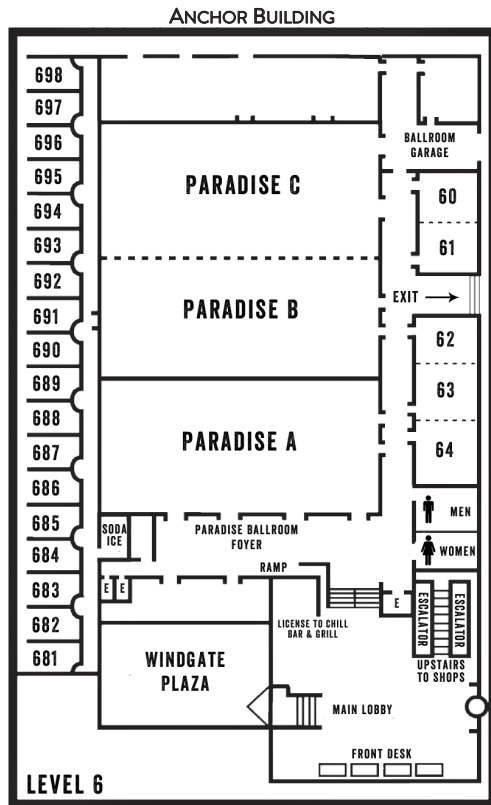

Margaritaville Main Conference Areas

Anchor Building—Windgate Hall

Windgate Hall: Located on the 5th floor of Anchor Building. From the Paradise Ballroom Foyer on the 6th floor, either take the parking garage elevator or the stairs down one floor to Windgate Hall.

Beacon Building Meeting Rooms

Compass Rose Ballroom: On the 7th floor of Anchor Building (floor above the Main Lobby) go down the Boardwalk, past all of the shops, down three flights of stairs to the Beacon Building Landing. At the Landing, take the short flight of carpeted stairs going up. The Compass Rose Ballroom is on the left.

Island: On the 7th floor of Anchor Building (floor above the Main Lobby) go down the Boardwalk, past all of the shops, down three flights of stairs to the Beacon Building Landing. At the Landing, take the short flight of tile steps down, go past the entrance of Fin City Bowling. Proceed down the ramp, turn right and go straight ahead into Island.

Port: On the 7th floor of Anchor Building (floor above the Main Lobby) go down the Boardwalk, past all of the shops, down the flight of stairs. Port is on the right.

Starboard: On the 7th floor of Anchor Building (floor above the Main Lobby) go down the Boardwalk, past all the shops, down one flight of stairs. Starboard is on the left.